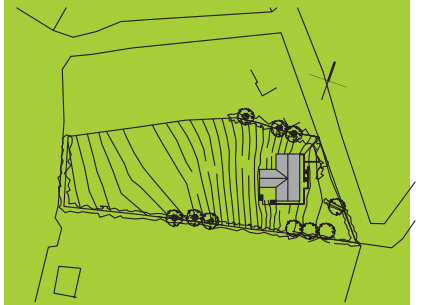

Dornan House,  
Kilbrittain, Co. Cork

Planning granted January '09

SOUTH EAST ELEVATION

CROSS SECTION

NORTH WEST ELEVATION

SOUTH WEST ELEVATION

NORTH EAST ELEVATION

GROUND FLOOR PLAN

VIEW FROM WEST

VIEW FROM SOUTH EAST

Louise Sliney Architects  
B.Arch, B.Arch Sc, MRAI

The Cottage, Knocknacullen,  
Belgooly, Co. Cork

T: 021 4770126  
M: 087 416 2433  
E: louiselinesley.architects@gmail.com  
W: www.louiselinesley.ie