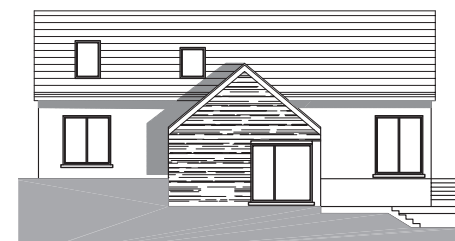

Dornan House,  
Kilbrittain, Co. Cork

Planning granted January '09

SOUTH EAST ELEVATION

CROSS SECTION

NORTH WEST ELEVATION

SOUTH WEST ELEVATION

NORTH EAST ELEVATION

GROUND FLOOR PLAN

VIEW FROM WEST

VIEW FROM SOUTH EAST

Louise Sliney Architects  
B.Arch, B.Arch Sc, MRAI

The Cottage, Knocknacullen,  
Belgooly, Co. Cork

T: 021 4770126  
M: 087 416 2433  
E: louiselinesley.architects@gmail.com  
W: www.louiselinesley.ie