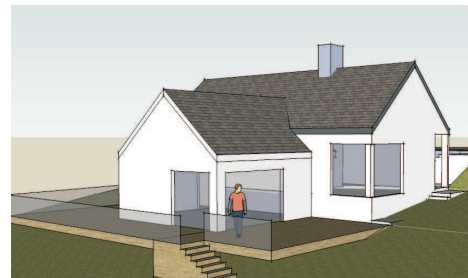

Dornan House,  
Kilbrittain, Co. Cork

Planning granted January '09

SOUTH EAST ELEVATION

CROSS SECTION

NORTH WEST ELEVATION

SOUTH WEST ELEVATION

NORTH EAST ELEVATION

GROUND FLOOR PLAN

VIEW FROM WEST

VIEW FROM SOUTH EAST

Louise Sliney Architects  
B.Arch, B.Arch Sc, MRAI

The Cottage, Knocknacullen,  
Belgooly, Co. Cork

T: 021 4770126  
M: 087 416 2433  
E: louiselinesley.architects@gmail.com  
W: www.louiselinesley.ie