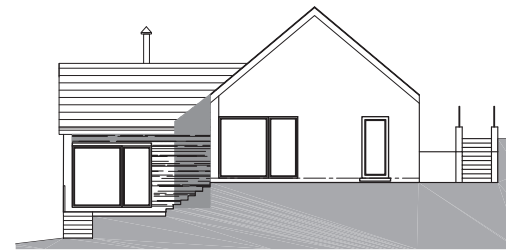

Dornan House,  
Kilbrittain, Co. Cork

Planning granted January '09

SOUTH EAST ELEVATION

CROSS SECTION

NORTH WEST ELEVATION

SOUTH WEST ELEVATION

NORTH EAST ELEVATION

GROUND FLOOR PLAN

VIEW FROM WEST

VIEW FROM SOUTH EAST

Louise Sliney Architects  
B.Arch, B.Arch Sc, MRAI

The Cottage, Knocknacullen,  
Belgooly, Co. Cork

T: 021 4770126  
M: 087 416 2433  
E: louiselinesley.architects@gmail.com  
W: www.louiselinesley.ie