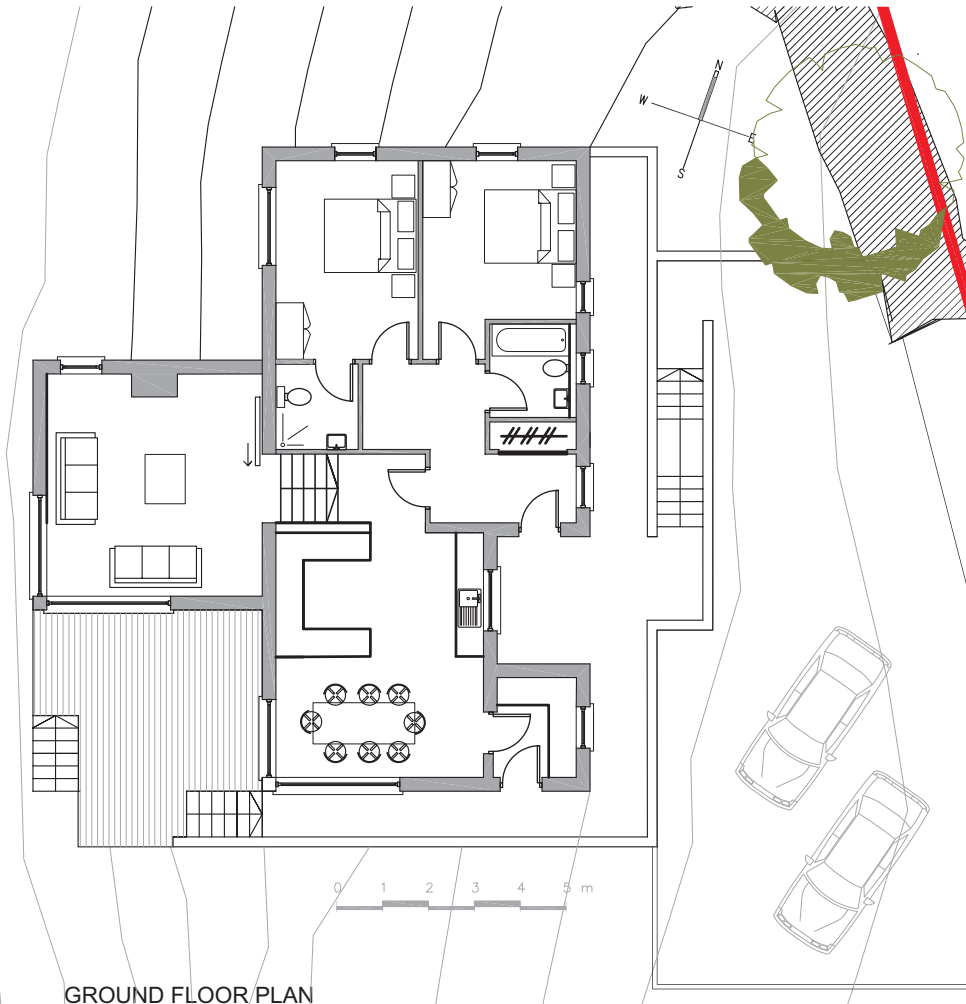

Dornan House,  
Kilbrittain, Co. Cork

Planning granted January '09

SOUTH EAST ELEVATION

CROSS SECTION

NORTH WEST ELEVATION

SOUTH WEST ELEVATION

NORTH EAST ELEVATION

GROUND FLOOR PLAN

VIEW FROM WEST

VIEW FROM SOUTH EAST

Louise Sliney Architects  
B.Arch, B.Arch Sc, MRAI

The Cottage, Knocknacullen,  
Belgooly, Co. Cork

T: 021 4770126  
M: 087 416 2433  
E: louiselinesley.architects@gmail.com  
W: www.louiselinesley.ie