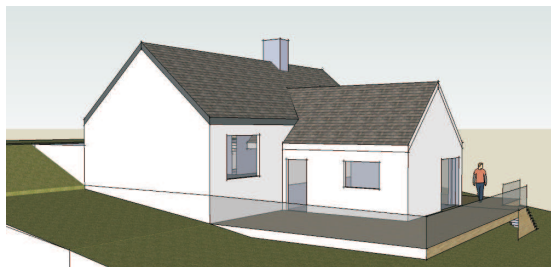

Dornan House,  
Kilbrittain, Co. Cork

Planning granted January '09

SOUTH EAST ELEVATION

CROSS SECTION

NORTH WEST ELEVATION

SOUTH WEST ELEVATION

NORTH EAST ELEVATION

GROUND FLOOR PLAN

VIEW FROM WEST

VIEW FROM SOUTH EAST

Louise Sliney Architects  
B.Arch, B.Arch Sc, MRAI

The Cottage, Knocknacullen,  
Belgooly, Co. Cork

T: 021 4770126  
M: 087 416 2433  
E: louiselinesley.architects@gmail.com  
W: www.louiselinesley.ie