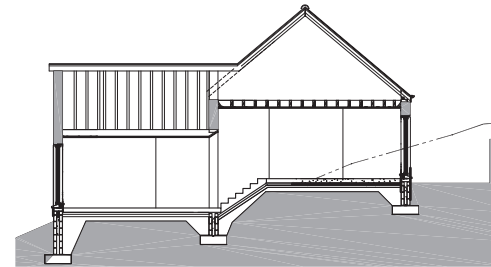

Dornan House,  
Kilbrittain, Co. Cork

Planning granted January '09

SOUTH EAST ELEVATION

CROSS SECTION

NORTH WEST ELEVATION

SOUTH WEST ELEVATION

NORTH EAST ELEVATION

GROUND FLOOR PLAN

VIEW FROM WEST

VIEW FROM SOUTH EAST

Louise Sliney Architects  
B.Arch, B.Arch Sc, MRAI

The Cottage, Knocknacullen,  
Belgooly, Co. Cork

T: 021 4770126  
M: 087 416 2433  
E: louiselinesley.architects@gmail.com  
W: www.louiselinesley.ie